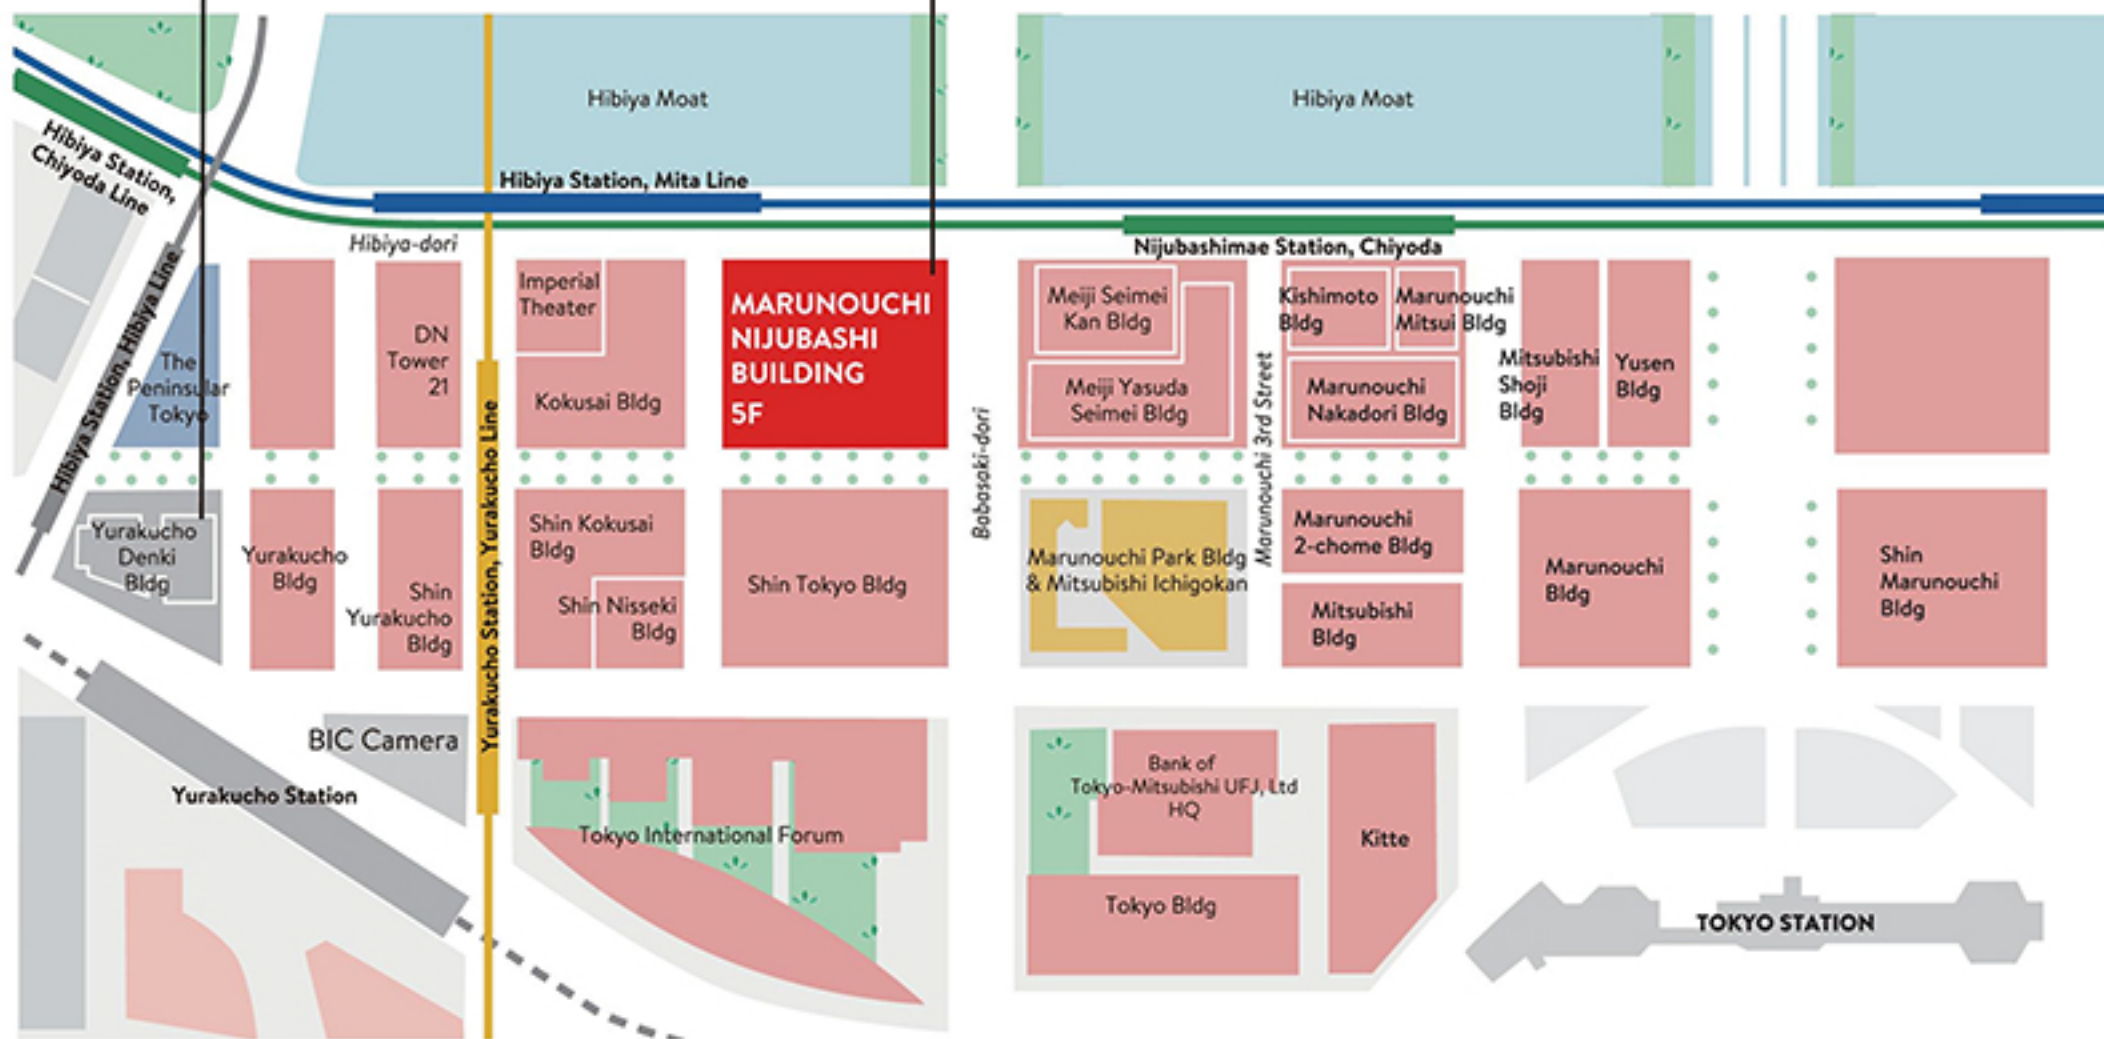

Access to FCCJ

The old Club:
Yurakucho Denki
Building

The new Club:
Marunouchi Nijubashi Building 5F

Marunouchi 3-2-3 Chiyoda-ku
Tokyo 100-0005
Tel: (03) 3211-3161

Access

- 2 minutes' walk from Tokyo Metro. Chiyoda Line Nijubashimae Station. Exit B5, B7
- 2 minutes' walk from Toei Subway Mita Line Hibiya Station. Exit B5, B7
- 5 minutes' walk from Tokyo Metro. Yurakucho Line Yurakucho Station. Exit B5, B7
- 5 minutes' walk from JR Yurakucho Station Kokusai Forum Exit
- 7 minutes' walk from JR Tokyo Station. Marunouchi South Exit 6